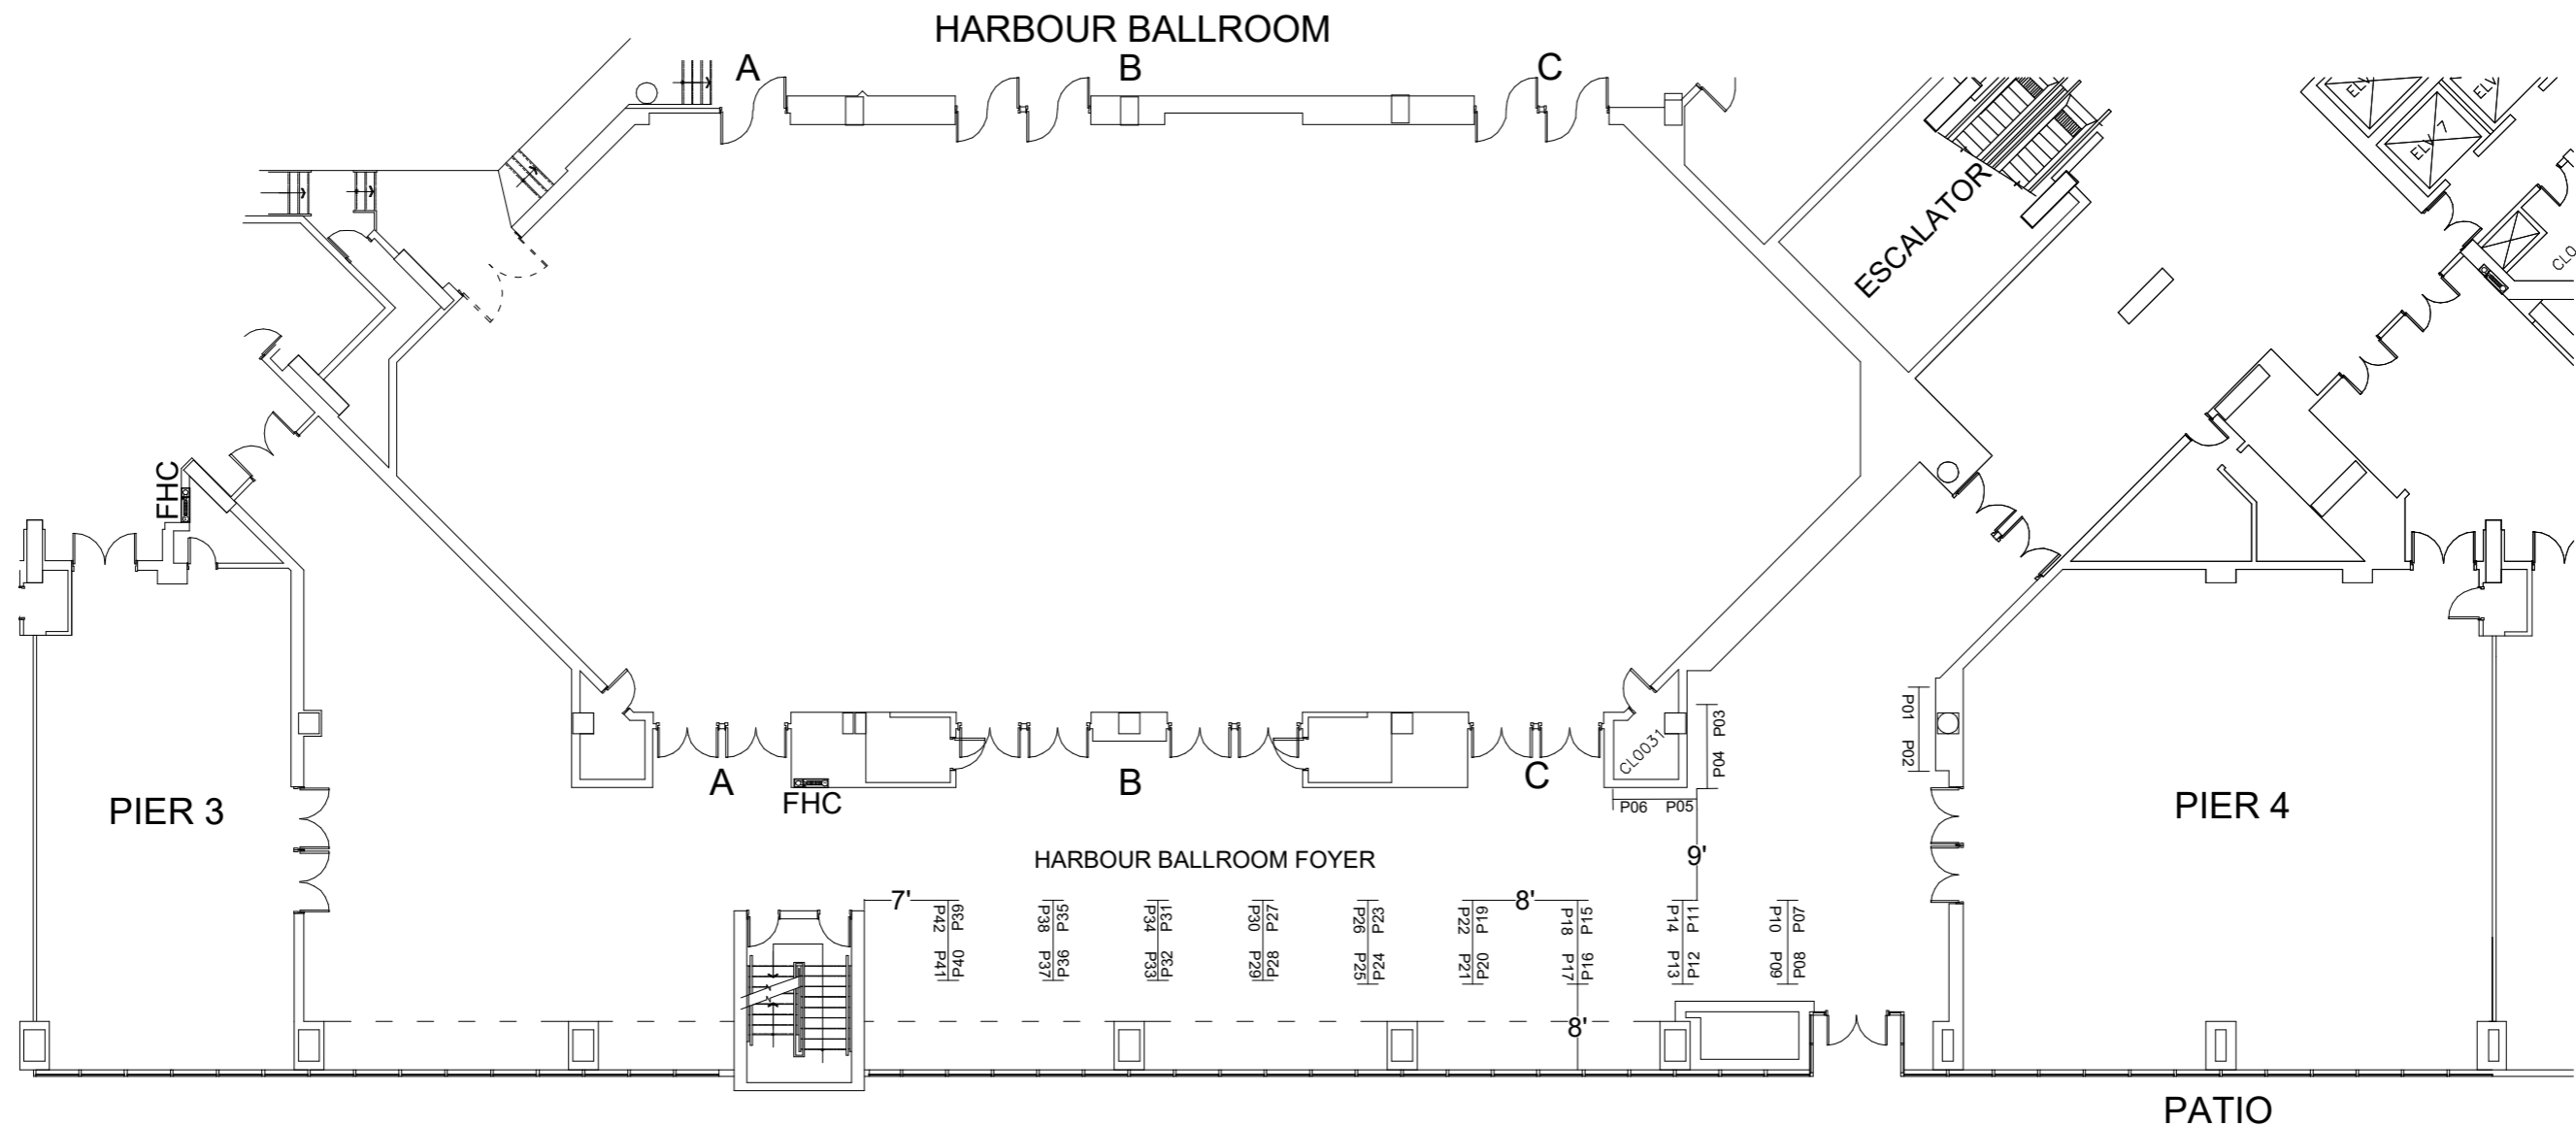

THE WESTIN HARBOUR CASTLE - TORONTO
HARBOUR BALLROOM & FOYER

LEPTON PHOTON 2019 FOYER FLOOR PLAN

SHOW: LEPTON PHOTON 2019
 SHOW DATE: AUGUST 9TH - 10TH, 2019
 SHOW FLOOR: HARBOUR FOYER
 12 - 8' POSTER BOARDS

SCALE:
 0 10 20 30 40 50 60 ft

NOTE: FLOOR PLAN MUST BE APPROVED BY FIRE MARSHAL AND/OR FACILITY/VENUE PRIOR TO EVENT DATE.

© COPYRIGHT 2018. THIS PLAN/DESIGN REMAINS THE EXCLUSIVE PROPERTY OF ROBINSON SHOW SERVICES INC., AND SHOULD NOT BE REPRODUCED WITHOUT WRITTEN PERMISSION AND/OR CONSENT.

PLAN DATE: JUNE 27TH, 2019
 REV# 1: JULY 15TH, 2019

DRAWN BY: S. SHOGA

DRAWING NO.: 01